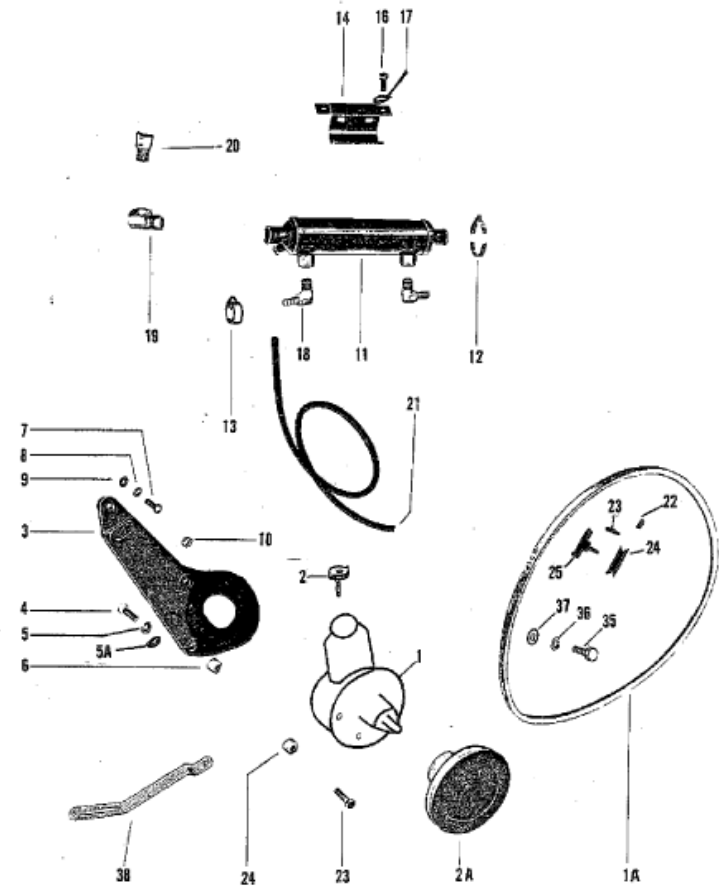

Parts List

Ref	Class	Part	Description	Qty	Comment	Footnote
1		90507A 5	STEERING PUMP ASSEMBLY	1		
2	36	95805	CAP, FILLER-PUMP	1		
1	57	42516	V BELT, POWER STEERING PUM	1	(370/400/440)	
1	57	77379	V BELT, POWER STEERING PUM	1	(460)	
2		89644	PULLEY, STEERING PUMP	1		
3		57436	BRACKET, PUMP MOUNTING	1		
4	10	34354	SCREW, (.375-16 x 1.50)	1		
4	10	27165	SCREW, (.375-16 x .75)	1		
4	10	29198	SCREW AND LOCKWASHER, (.31	1		
5	13	35048	LOCKWASHER, (.375)	2		
5	12	20553	WASHER, (.406 x .734 x .063)	3		
5	12	26168	WASHER (5/16")	2		
6	23	90523	SPACER	1		
7	10	37269	SCREW, (.437-14 x 2.00), BRACKE	2		
7	10	45754	SCREW (3/8" x 2")	1		
8	13	32993	LOCKWASHER, (.437)	2		
8	13	35048	LOCKWASHER, (.375)	1		
9	12	30315	WASHER (7/16")	2		
9	12	20553	WASHER, (.406 x .734 x .063)	1		
10	11	99405	NUT, PUMP STUD TO B RACKET	1		
11		92374	OIL COOLER	1		
12	54	32781	CLAMP, COOLER TO BRACKET	2		
13	54	54428	CLAMP, RETURN HOSE TO FITTI	3		
14		49748A 1	BRACKET	1		
16	10	58841	LAG SCREW, (.375-7 X 2)	2		
17	13	35048	LOCKWASHER, (.375)	2		
18	22	70681	ELBOW	2		
18	22	70682	BAYONET FITTING	2		
19	22	61168	ELBOW	2		
20	22	61169	CONNECTOR	2		
21	32	68894 1	HOSE	3		
22	10	41355	SET SCREW, (10-32 x .25)	2		
23	28	79780	KEY	1		
24		69400	PULLEY, POWER STEERING	1		
25		77682	ADAPTOR, POWER STEERING	1		
35	10	37612	SCREW, (.375-16 x 1.250)	3		
36	13	35048	LOCKWASHER, (.375)	3		
38		58333	BRACE, BELT ADJUSTING	1		